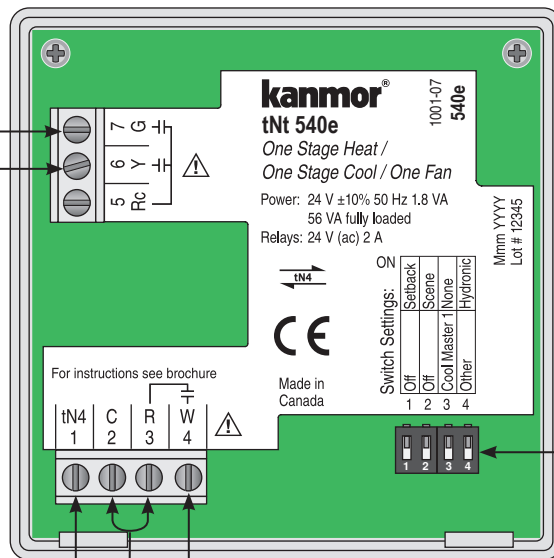

kanmor® - Job Record

tekmarNet®4 Thermostat 540e

J540e

02/08

Thermostat Label _____ Zone Name _____
 Network Address (Bus:Device) _____ Heat Schedule No. _____
 Model No. 540e - 1H, 1C, 1F Cool Group No. 1
 Connected to Wiring Centre / Zone _____

Relays	Cool (Rc - Y)	Fan (Rc - G)
Source		
Location		

Dip Switch Settings (circle/ fill-in the correct setting)			
1	2	3	4
Setback	Scene	None	Hydronic
Off	Off	Cool Master 1	Other

Wiring Colors:	
R	Red
C	Black
tN4	Blue
W	White
Rc	Red
Y	Yellow
G	Green

Communication/Power	tN4	24 Volt (C, R)	Relays	Heat (R-W)
Source			Source	
Location			Location	

Adjust Menu Settings:

Item	Setting
SET ROOM HEAT ☼	
SET ROOM HEAT ☾	
SET ROOM HEAT <i>Away</i>	
SET ROOM COOL ☼	
SET ROOM COOL ☾	
SET ROOM COOL <i>Away</i>	